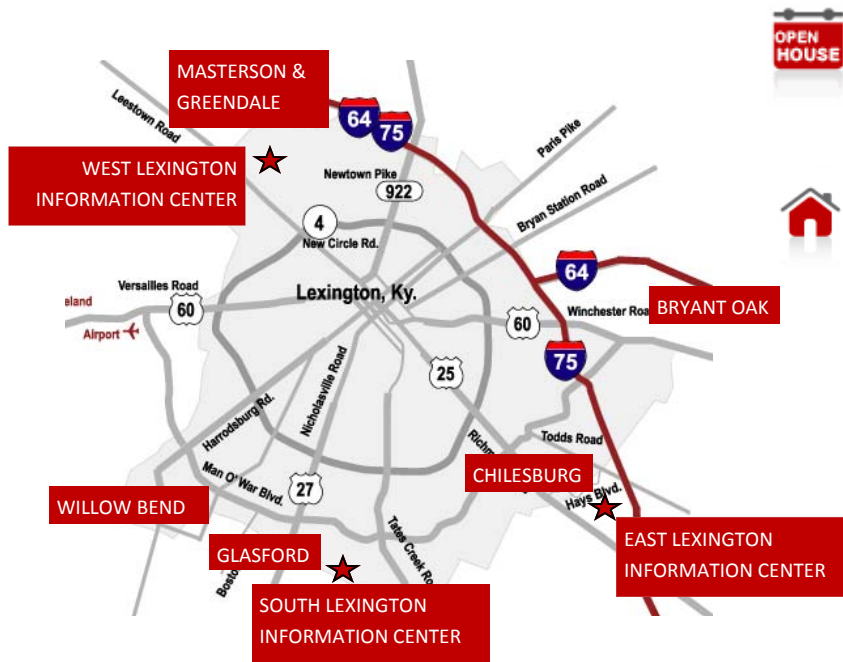

Thanks for stopping by.

We've centralized our information centers and models to better serve homebuyers. Please visit our East Lexington Information Center in Chilesburg Landing for information about new homes in The Reserve at Bryant Oak, Bryant Oak Villas, and Chilesburg. The Ball Homes Specialist on duty can show you our available model homes and Quick Move Homes in this area, and provide information on available floorplans and homesites.

Hours:

The East Lexington Information Center is open Saturday and Sunday from 1 to 5pm, or any time by appointment (call 859.514.4545).

Models to View:

Models available to view from the East Lexington Information Center:

Hudson, Monroe, Manhattan B Expanded 3 Car

Directions:

Todds Road outbound approximately one mile past Man O'War Boulevard. Right on Hays Boulevard, then left on Jouett Creek Drive, to left on Sperling Drive. Information Center on left at 4180 Sperling Drive.

Please visit our other Information Centers for information about Ball Homes in other Lexington locations.

<p>South Lexington Information Center (Glasford and Willow Bend)</p>	<p>4068 Mooncoin Way in Glasford Open Monday through Friday 2 to 5pm, and Saturday and Sunday 1 to 5pm</p>
<p>West Lexington Information Center (Greendale and Masterson)</p>	<p>484 Lucille Drive in Greendale Cottages Open Saturday and Sunday 1 to 5pm</p>
<p>The Walnut Hill Club at Chilesburg Our Luxury townhome community</p>	<p>512 Hannon Way In The Walnut Hill Club at Chilesburg Open Saturday and Sunday 1 to 5pm</p>