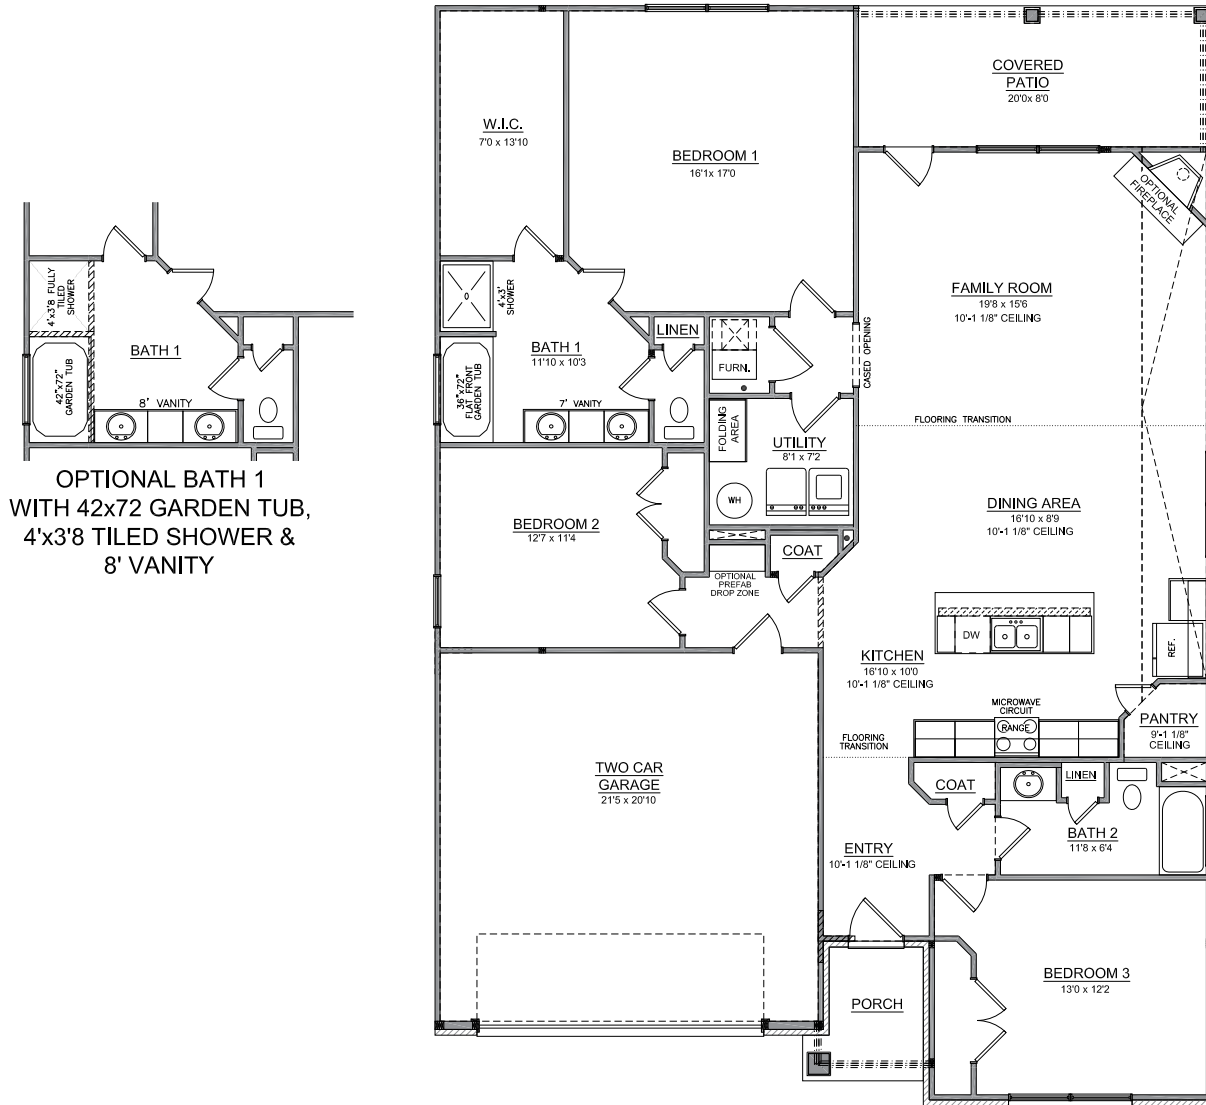

Douglas

Elevation A

Douglas

OPTIONAL BATH 1
WITH 42x72 GARDEN TUB,
4'x3'8" TILED SHOWER &
8' VANITY

FIRST FLOOR PLAN

CENTRAL KENTUCKY
Christie's International Real Estate
Bluegrass
Lexington Area
859.245.1179