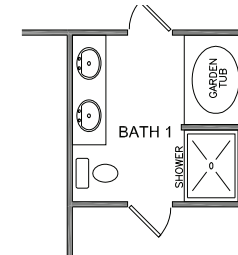

TREND
Collection

Gaines Mill

ELEVATION A

ELEVATION B

FIRST FLOOR PLAN

UPGRADED BATH 1 WITH 42X60 GARDEN TUB WITH PICTURE WINDOW ABOVE 4'X3' FIBERGLASS SHOWER

CENTRAL KENTUCKY

Christie's International Real Estate Bluegrass
859.245.1179