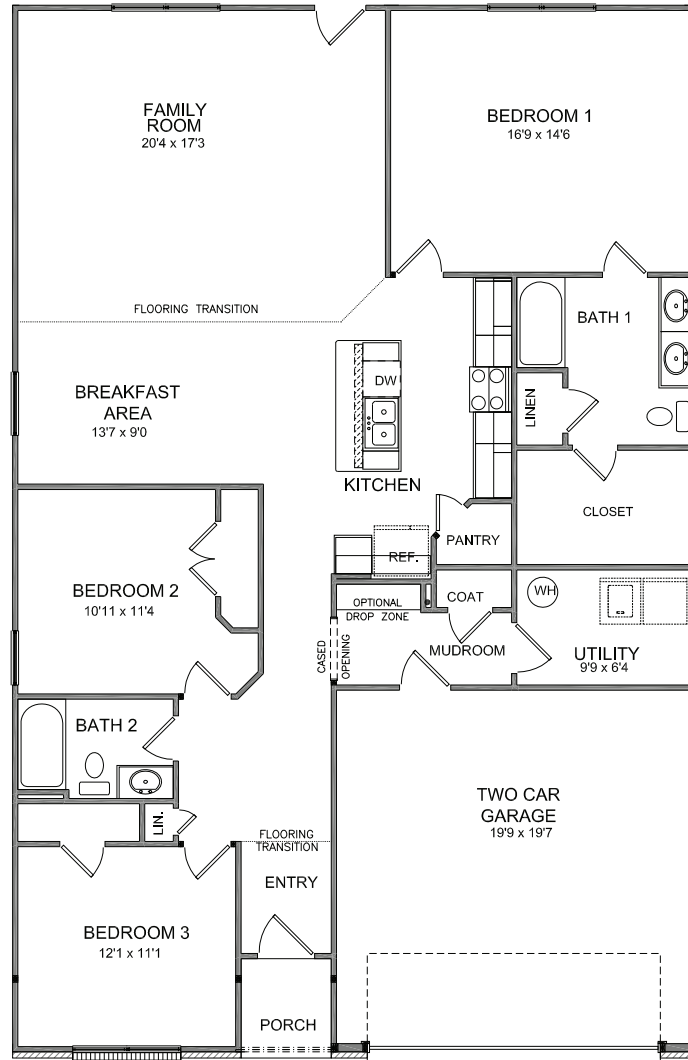

TREND
Collection

Gaines Mill

ELEVATION A

ELEVATION B

FIRST FLOOR PLAN

UPGRADED BATH 1 WITH 42X60 GARDEN TUB WITH PICTURE WINDOW ABOVE 4'X3' FIBERGLASS SHOWER

CENTRAL KENTUCKY

Christie's International Real Estate Bluegrass
859.245.1179