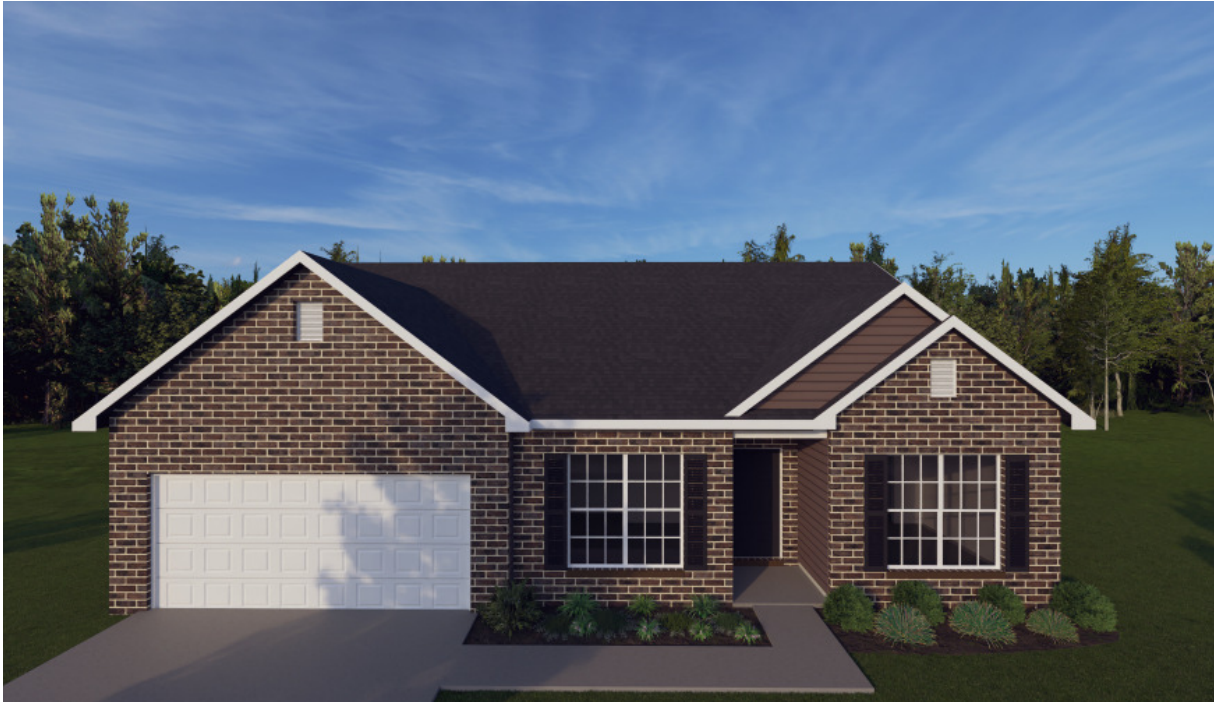

TREND
Collection

Hampton Falls

ELEVATION A

ELEVATION B

TREND Collection

Hampton Falls

1724 SQ. FT

OPTIONAL DIRECT VENT FIREPLACE SHOWN WITH OPTIONAL COVERED PATIO

OPTIONAL BATH 1 WITH 5'X3' FIBERGLASS SHOWER

FIRST FLOOR PLAN

CENTRAL KENTUCKY

Christie's International Real Estate Bluegrass
859.245.1179

KNOXVILLE AREA

Realty Executives Associates
865.693.3232

LOUISVILLE AREA