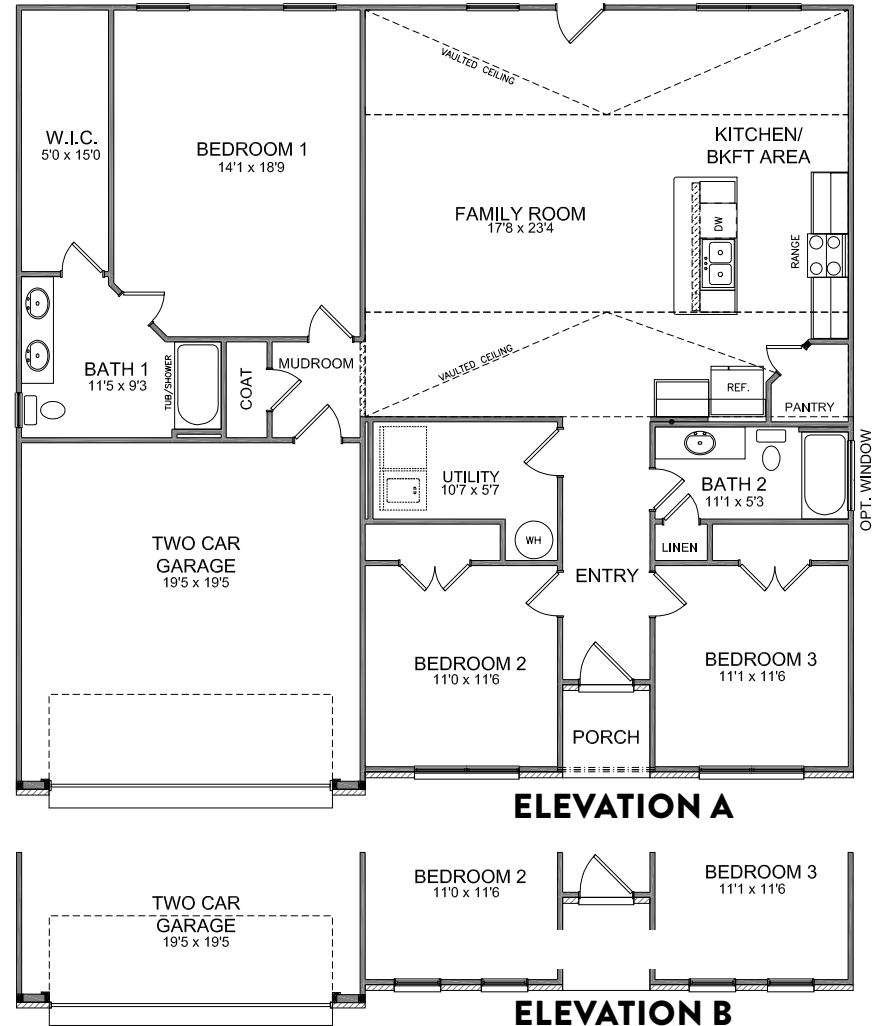

TREND
Collection

Hampton Falls

ELEVATION A

ELEVATION B

TREND Collection

Hampton Falls

1724 SQ. FT

OPTIONAL DIRECT VENT FIREPLACE SHOWN WITH OPTIONAL COVERED PATIO

OPTIONAL BATH 1 WITH 5'X3' FIBERGLASS SHOWER

FIRST FLOOR PLAN

CENTRAL KENTUCKY

Christie's International Real Estate Bluegrass
859.245.1179

KNOXVILLE AREA

Realty Executives Associates
865.693.3232

LOUISVILLE AREA