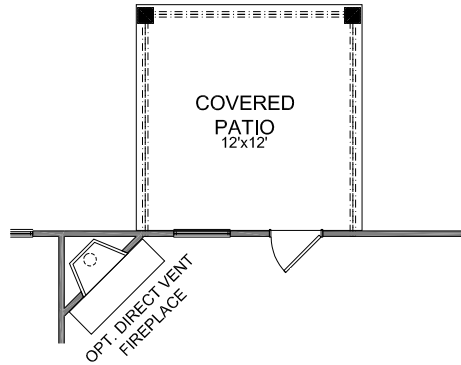

TREND
Collection

Hampton Falls

ELEVATION A

ELEVATION B

TREND Collection

Hampton Falls

1724 SQ. FT

OPTIONAL DIRECT VENT FIREPLACE SHOWN WITH OPTIONAL COVERED PATIO