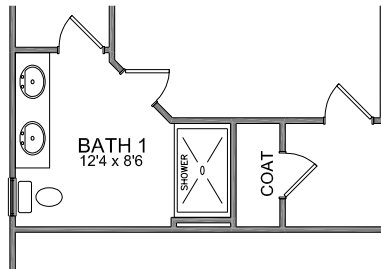

TREND
Collection

Hampton Falls

ELEVATION A

ELEVATION B

TREND Collection

Hampton Falls

1724 SQ. FT

OPTIONAL DIRECT VENT FIREPLACE SHOWN WITH OPTIONAL COVERED PATIO

OPTIONAL BATH 1 WITH 5'X3' FIBERGLASS SHOWER

FIRST FLOOR PLAN

CENTRAL KENTUCKY

Christie's International Real Estate Bluegrass
859.245.1179

KNOXVILLE AREA

Realty Executives Associates
865.693.3232

LOUISVILLE AREA