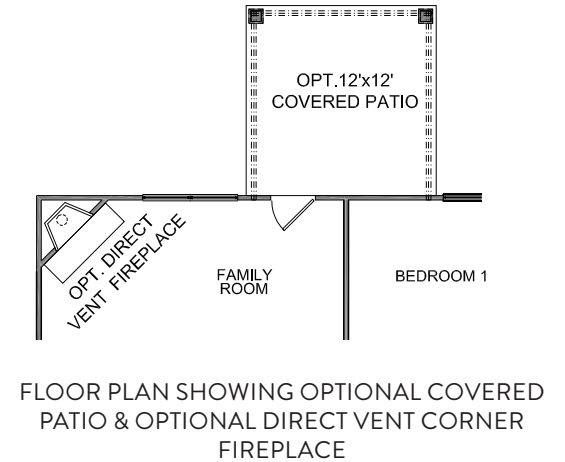

TREND

Collection

Oak Bluff

ELEVATION A

ELEVATION C

ELEVATION D

FIRST FLOOR PLAN

SECOND FLOOR PLAN

UPGRADED BATH 1
42X60 GARDEN TUB, PICTURE WINDOW & 4'X3' FIBERGLASS SHOWER