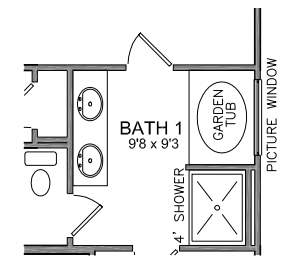

TREND

Collection

Oak Bluff

ELEVATION A

ELEVATION C

ELEVATION D

FIRST FLOOR PLAN

SECOND FLOOR PLAN

UPGRADED BATH 1
42X60 GARDEN TUB, PICTURE WINDOW & 4'X3' FIBERGLASS SHOWER