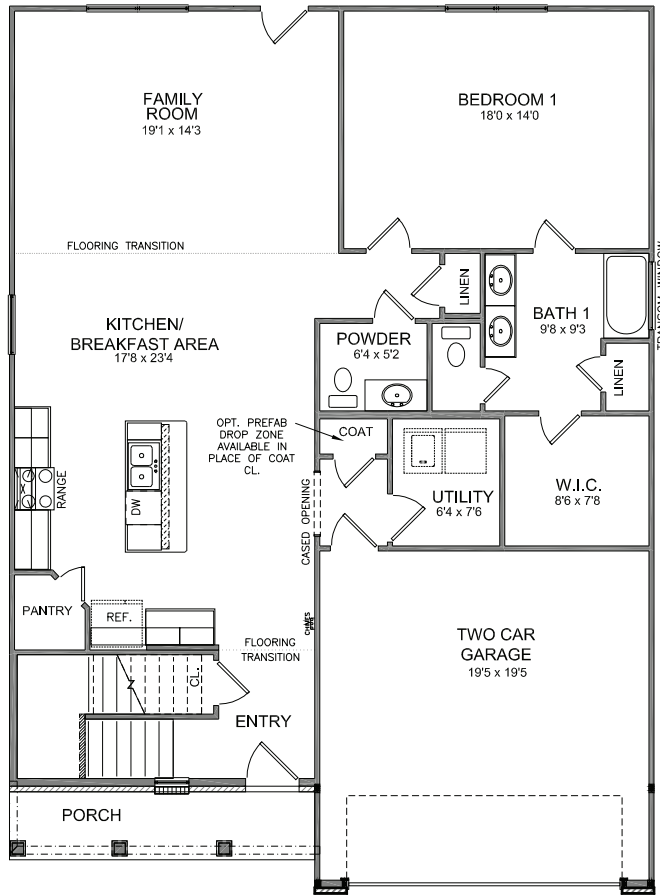

TREND

Collection

Oak Bluff

ELEVATION A

ELEVATION C

ELEVATION D

FIRST FLOOR PLAN

SECOND FLOOR PLAN

UPGRADED BATH 1
42X60 GARDEN TUB, PICTURE WINDOW & 4'X3' FIBERGLASS SHOWER