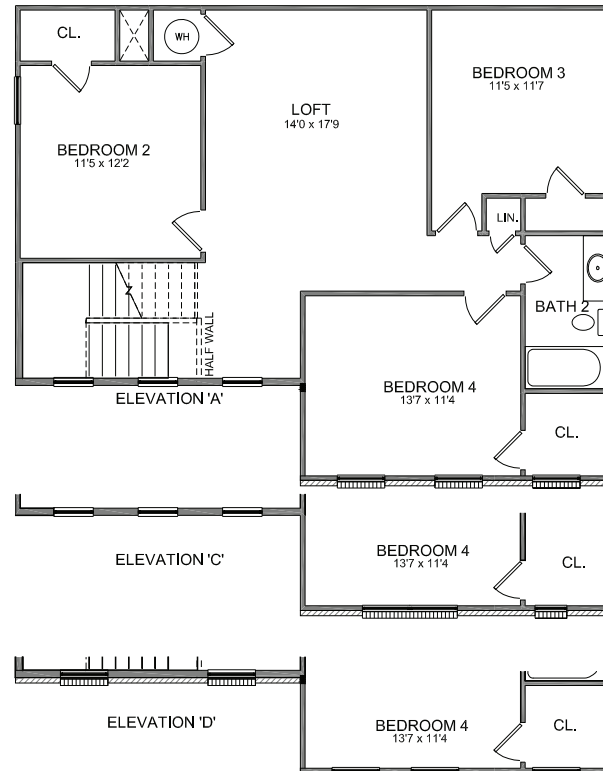

TREND

Collection

Oak Bluff

ELEVATION A

ELEVATION C

ELEVATION D

FIRST FLOOR PLAN

SECOND FLOOR PLAN

UPGRADED BATH 1
42X60 GARDEN TUB, PICTURE WINDOW & 4'X3' FIBERGLASS SHOWER