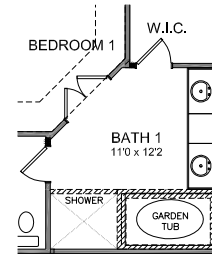

Westbrook

Elevation A

Westbrook

BATH 1 SHOWN
w/OPTIONAL DROP IN
42x72 GARDEN TUB AND
4'x6' FULLY TILED
SHOWER

CENTRAL KENTUCKY
Christie's International Real Estate
Bluegrass
Lexington Area
859.245.1179

LOUISVILLE AREA
Berkshire Hathaway Home Services
Parks and Weisberg Realtors
502.238.1890