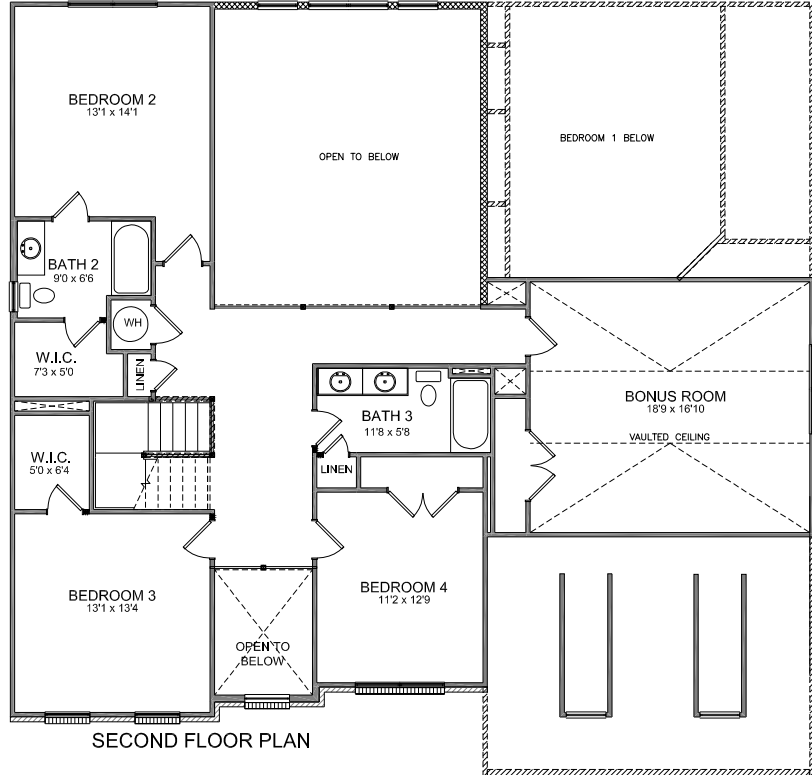

Westbrook

Elevation A

Westbrook

BATH 1 SHOWN
w/OPTIONAL DROP IN
42x72 GARDEN TUB AND
4'x6' FULLY TILED
SHOWER

CENTRAL KENTUCKY
Christie's International Real Estate
Bluegrass
Lexington Area
859.245.1179

LOUISVILLE AREA
Berkshire Hathaway Home Services
Parks and Weisberg Realtors
502.238.1890