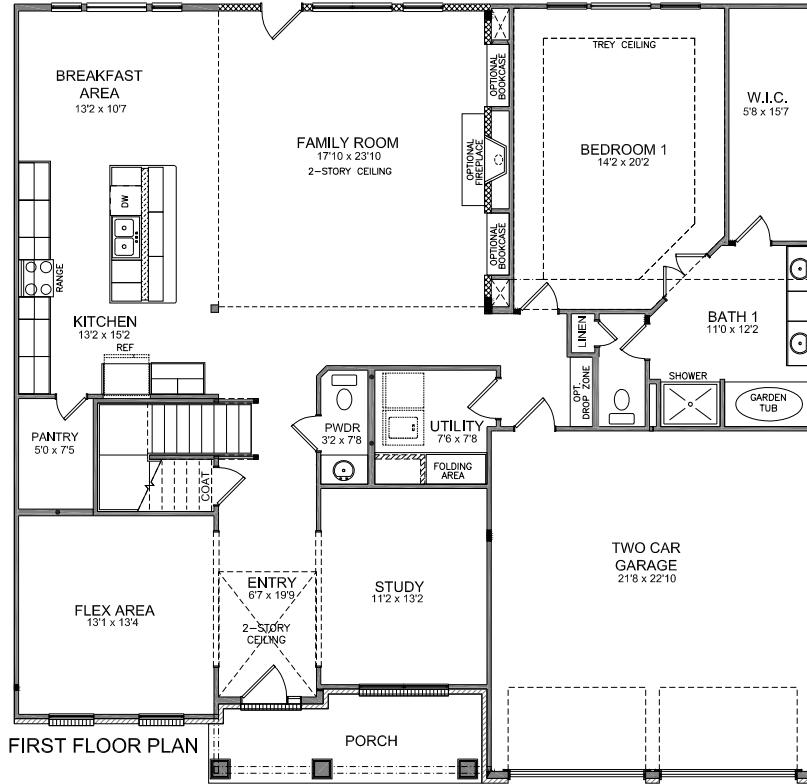

Westbrook

Elevation A

Westbrook

BATH 1 SHOWN
w/OPTIONAL DROP IN
42x72 GARDEN TUB AND
4'x6' FULLY TILED
SHOWER

CENTRAL KENTUCKY
Christie's International Real Estate
Bluegrass
Lexington Area
859.245.1179

LOUISVILLE AREA
Berkshire Hathaway Home Services
Parks and Weisberg Realtors
502.238.1890