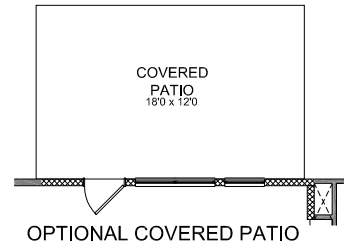

Westbrook

Elevation A

Westbrook

BATH 1 SHOWN
w/OPTIONAL DROP IN
42x72 GARDEN TUB AND
4'x6' FULLY TILED
SHOWER

CENTRAL KENTUCKY
Christie's International Real Estate
Bluegrass
Lexington Area
859.245.1179

LOUISVILLE AREA
Berkshire Hathaway Home Services
Parks and Weisberg Realtors
502.238.1890