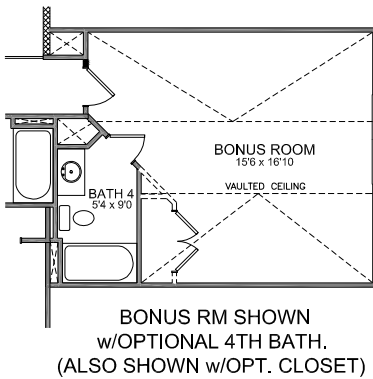

Westbrook

Elevation A

Westbrook

BATH 1 SHOWN
w/OPTIONAL DROP IN
42x72 GARDEN TUB AND
4'x6' FULLY TILED
SHOWER

CENTRAL KENTUCKY
Christie's International Real Estate
Bluegrass
Lexington Area
859.245.1179

LOUISVILLE AREA
Berkshire Hathaway Home Services
Parks and Weisberg Realtors
502.238.1890