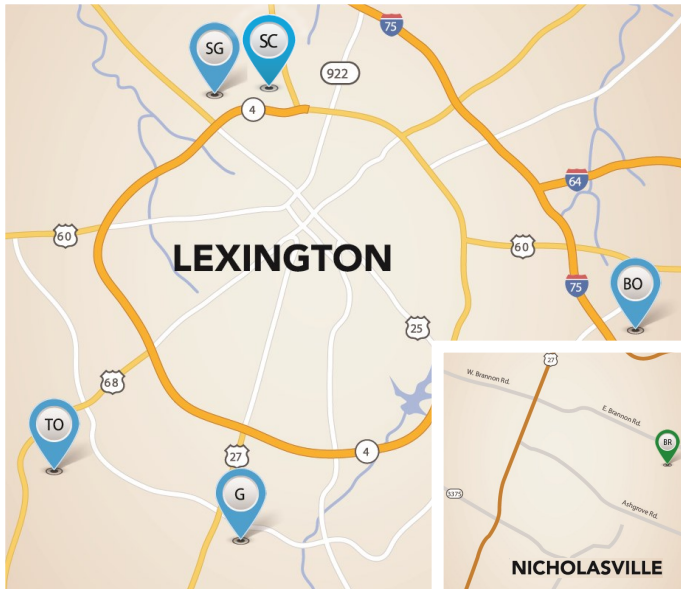

Central KY

Open House Map

RESERVE AT BRYANT OAK
 Models Open Sat/Sun 1-5
 3223, 3219 & 3215 Bay Springs Park
 Models to View: Hartford II, Fitzgerald & Jackson II Exp

GLASFORD
 Model Open Sat/Sun 1-5
 4040 Mooncoin Way
 Models to View: Cavanaugh II

SANDERS GARDEN
 Model Open Sat/Sun 1-5
 2400 Calendula Road
 Model to View: Brenden A

TRACERY OAKS
 Model Open Sat/Sun 1-5
 4654 Rosette Way
 Model to View: Albany

SANDERS CROSSING
 Models Open Sat/Sun 1-5
 2712, 2716, & 2720 Sandersville Road
 Models to View: Dogwood, Manhattan Exp, & Brooklyn

BRANNON OAKS
 Models Open Sat/Sun 1-5
 184, 188, & 192 Rowanberry Drive
 Models to View: Monroe, Cavanaugh II Exp, & Spencer II

ENCLAVE AT PAYNES LANDING
 Models Open Daily 1-5pm
 100, 101, 102, 103 & 104 Julia Circle
 Models to View: Glenstone, Coventry, Baldwin Exp, Inglewood, & Cavanaugh II

ROSE RIDGE
 Model Open Sat/Sun 1-5
 3009 Rose Bud Road
 Model to View: Westmont II Exp