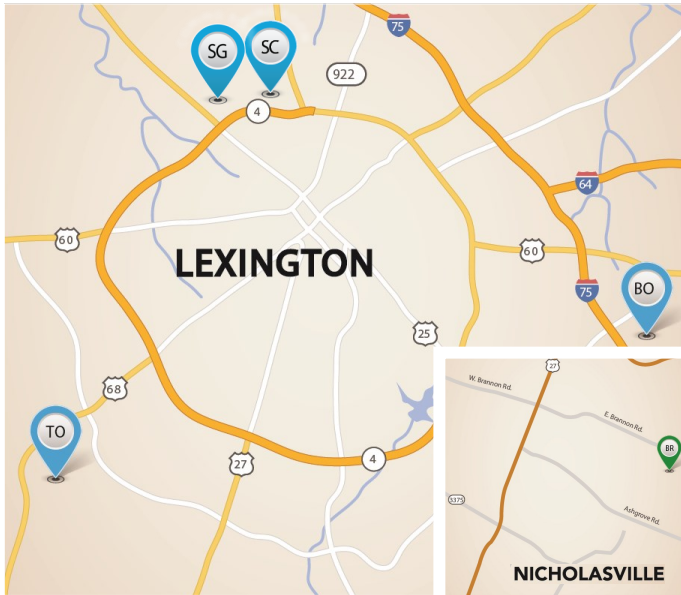

# Central KY

## Open House Map

**RESERVE AT BRYANT OAK**  
 Models Open Sat/Sun 1-5  
 3223, 3219 & 3215 Bay Springs Park  
 Models to View: Hartford II, Fitzgerald & Jackson II Exp

**SANDERS GARDEN**  
 Models Open Sat/Sun 1-5  
 2374 & 2370 Calendula Road  
 Models to View: Canterbury & Atkinson

**TRACERY OAKS**  
 Model Open Sat/Sun 1-5  
 4654 Rosette Way  
 Model to View: Albany

**SANDERS CROSSING**  
 Models Open Sat/Sun 1-5  
 2712, 2716, & 2720 Sandersville Road  
 Models to View: Dogwood, Manhattan Exp, & Brooklyn

**BRANNON OAKS**  
 Models Open Sat/Sun 1-5  
 184, 188, & 192 Rowanberry Drive  
 Models to View: Monroe, Cavanaugh II Exp, & Spencer II

**ENCLAVE AT PAYNES LANDING**  
 Models Sat/Sun 1-5  
 100, 101, 102, 103 & 104 Julia Circle  
 Models to View: Glenstone, Coventry, Baldwin Exp, Inglewood, & Cavanaugh II