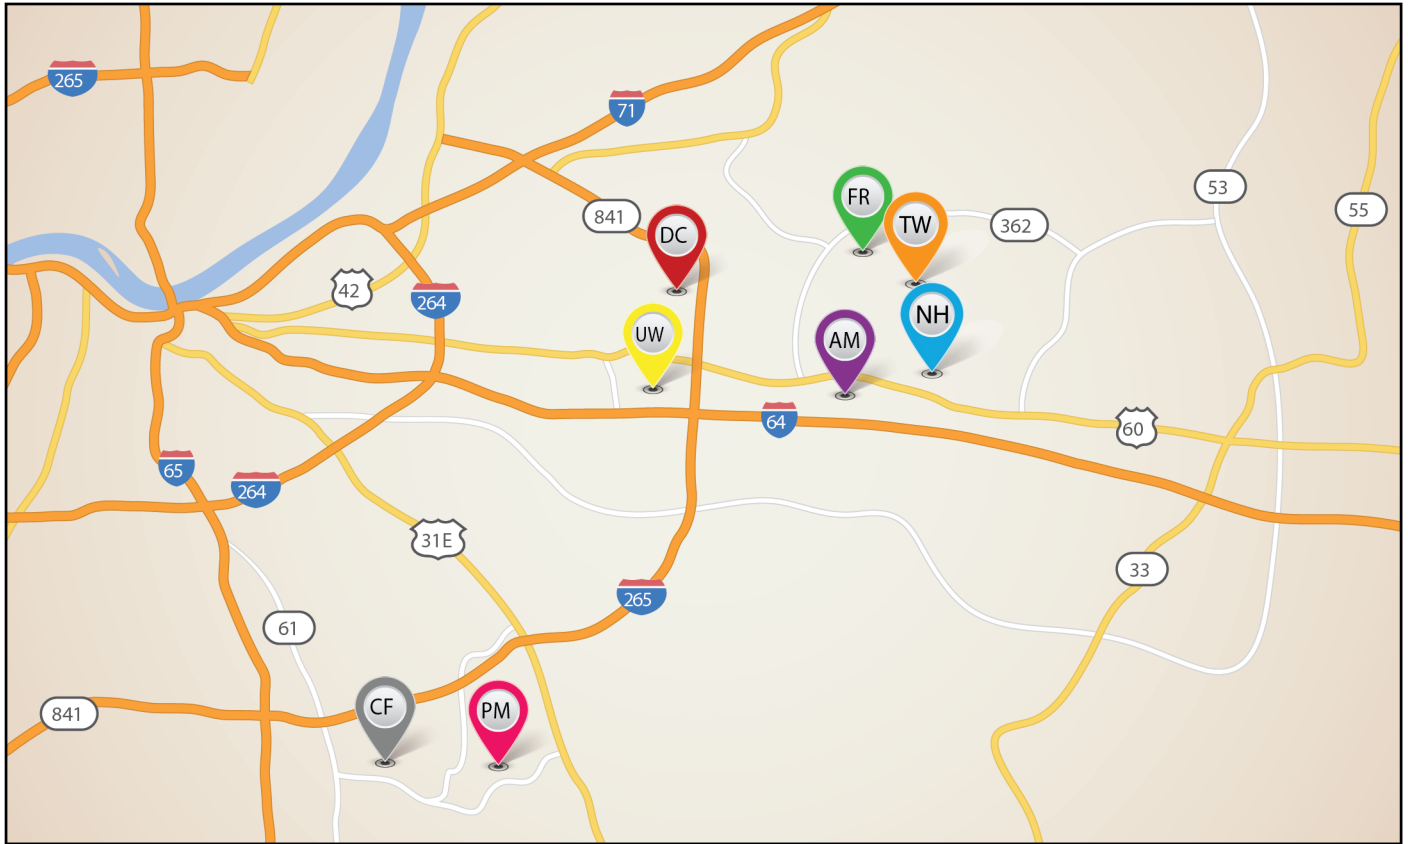

# Louisville

## ARLINGTON MEADOWS

Visit Flat Rock Ridge for more information

## COOPER FARMS

Open Tues/Thurs 2-5pm, Sat/Sun 1-5pm  
7134 Black Walnut Circle  
Model to view: Canterbury

## THORNWOOD

Open Saturday & Sunday 1-5pm  
18683 Mila Marie Drive  
Model to View: Canterbury