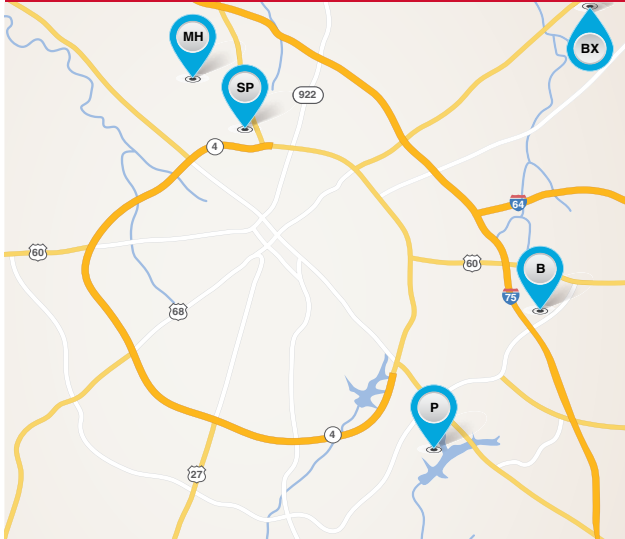

CENTRAL KENTUCKY

OPEN HOUSE MAP

To view model homes by appointment, please contact a Ball Homes Specialist to schedule—859.317.5111.

LEXINGTON/PARIS

B BELHURST
Open Thursday 1-4pm
Saturday & Sunday 1-5pm
2865 Blackford Parkway
Models to View: Barnett A

BX TREND COLLECTION AT BOURBON OAKS
Open Saturday & Sunday 1-5pm
100 Linzi Way
Model to View: Balsam Springs

MH TREND COLLECTION AT MASTERSON
Open Saturday & Sunday 1-5pm
1156 Leandra Park
Model to View: Sutton Bay A

P THE PENINSULA
Open Thursday 1-4pm
Saturday & Sunday 1-5pm
3401 & 3405 Bay Shoals Drive
Models to View: Fairhaven A & Tristan A

SG SANDERS GARDEN
Open Saturday & Sunday 1-5pm
2374 & 2370 Calendula Road
Models to View: Atkinson A