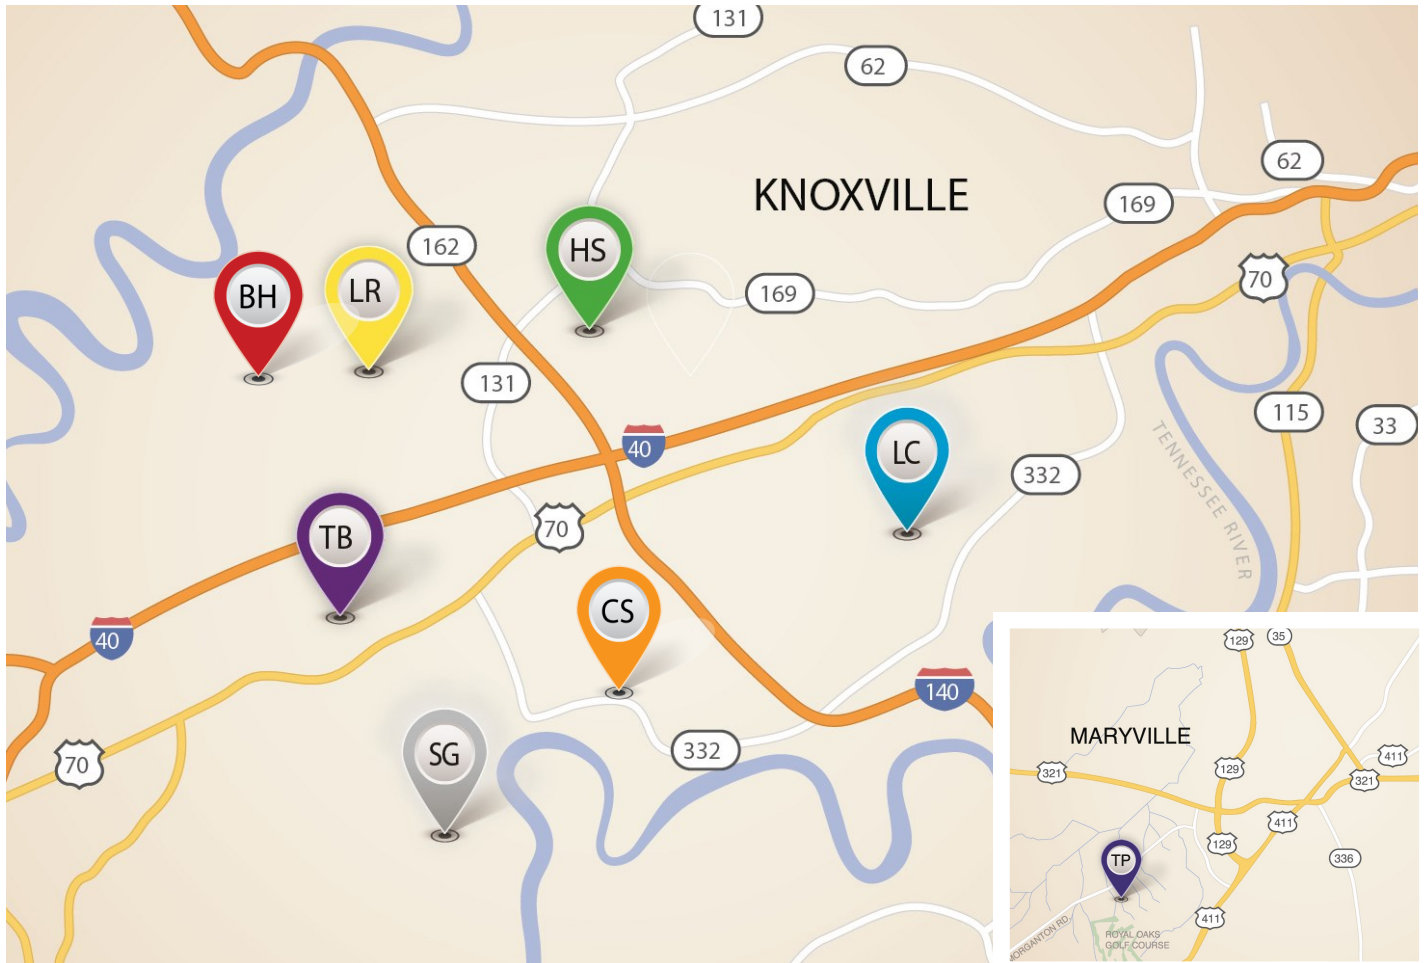

# Knoxville

## LAUREL RIDGE

Models Open Mon-Fri 2-5  
& Sat/Sun 1-5  
2518 Timber Highlands Lane  
Model to View: Hudson  
2522 Timber Highlands Lane  
Model to View: Cavanaugh II  
2526 Timber Highlands Lane  
Model to View: Glenstone

## LYONS CROSSING

Model Open Sat/Sun 1-5  
1455 Mossy Rock Lane  
Model to View: Talbot

## THE BROOKE AT HARDIN VALLEY

Quick Move Homes Available