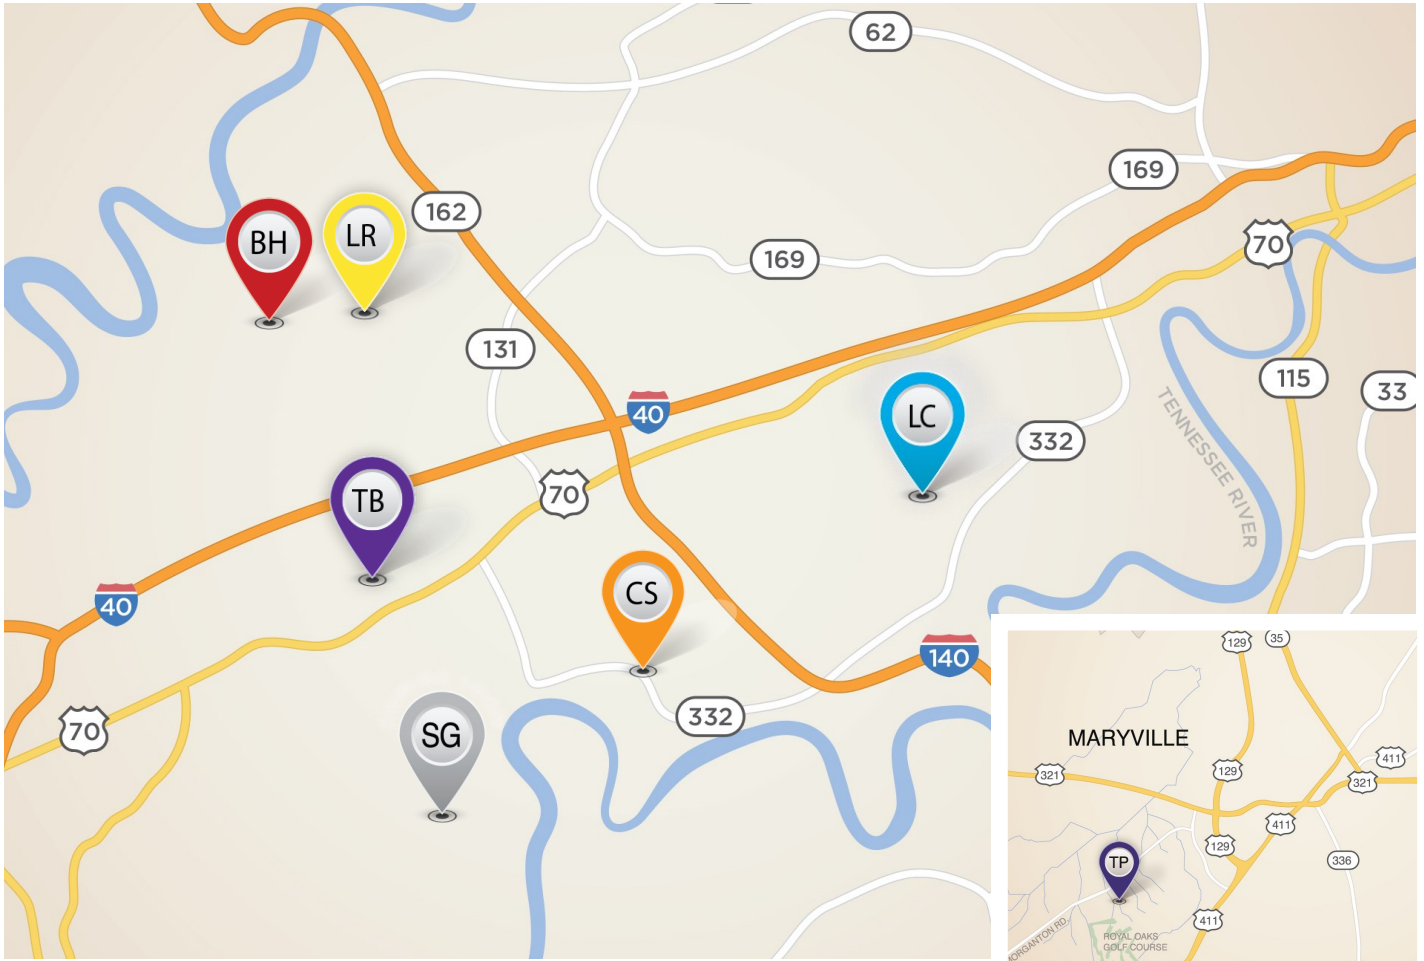

Knoxville

THE PARK
 Models Open Sat/Sun 1-5
 1004 Brookwood Lane
 Model to View: Hartford II
 1008 Brookwood Lane
 Model to View: Baldwin Exp.

SHADY GLEN
 Models Open Sat/Sun 1-5
 1718 Glen Shady Blvd.
 Model to View: Baldwin Exp.
 12644 Hartsfield Lane
 Model to View: Wakefield

CAMBRIDGE SHORES
 Model Open Sat/Sun 1-5
 10615 Bald Cypress Lane
 Model to View: Jackson II Exp

THE BATTERY AT BERKELEY PARK
 Quick Move Homes Available

LAUREL RIDGE
 Models Open Mon-Fri 2-5
 & Sat/Sun 1-5
 2518 Timber Highlands Lane
 Model to View: Hudson
 2522 Timber Highlands Lane
 Model to View: Cavanaugh II
 2526 Timber Highlands Lane
 Model to View: Glenstone

LYONS CROSSING
 Model Open Sat/Sun 1-5
 1455 Mossy Rock Lane
 Model to View: Talbot

THE BROOKE AT HARDIN VALLEY
 Quick Move Homes Available

To view model homes by appointment, contact:
865.693.3232

6.3.19