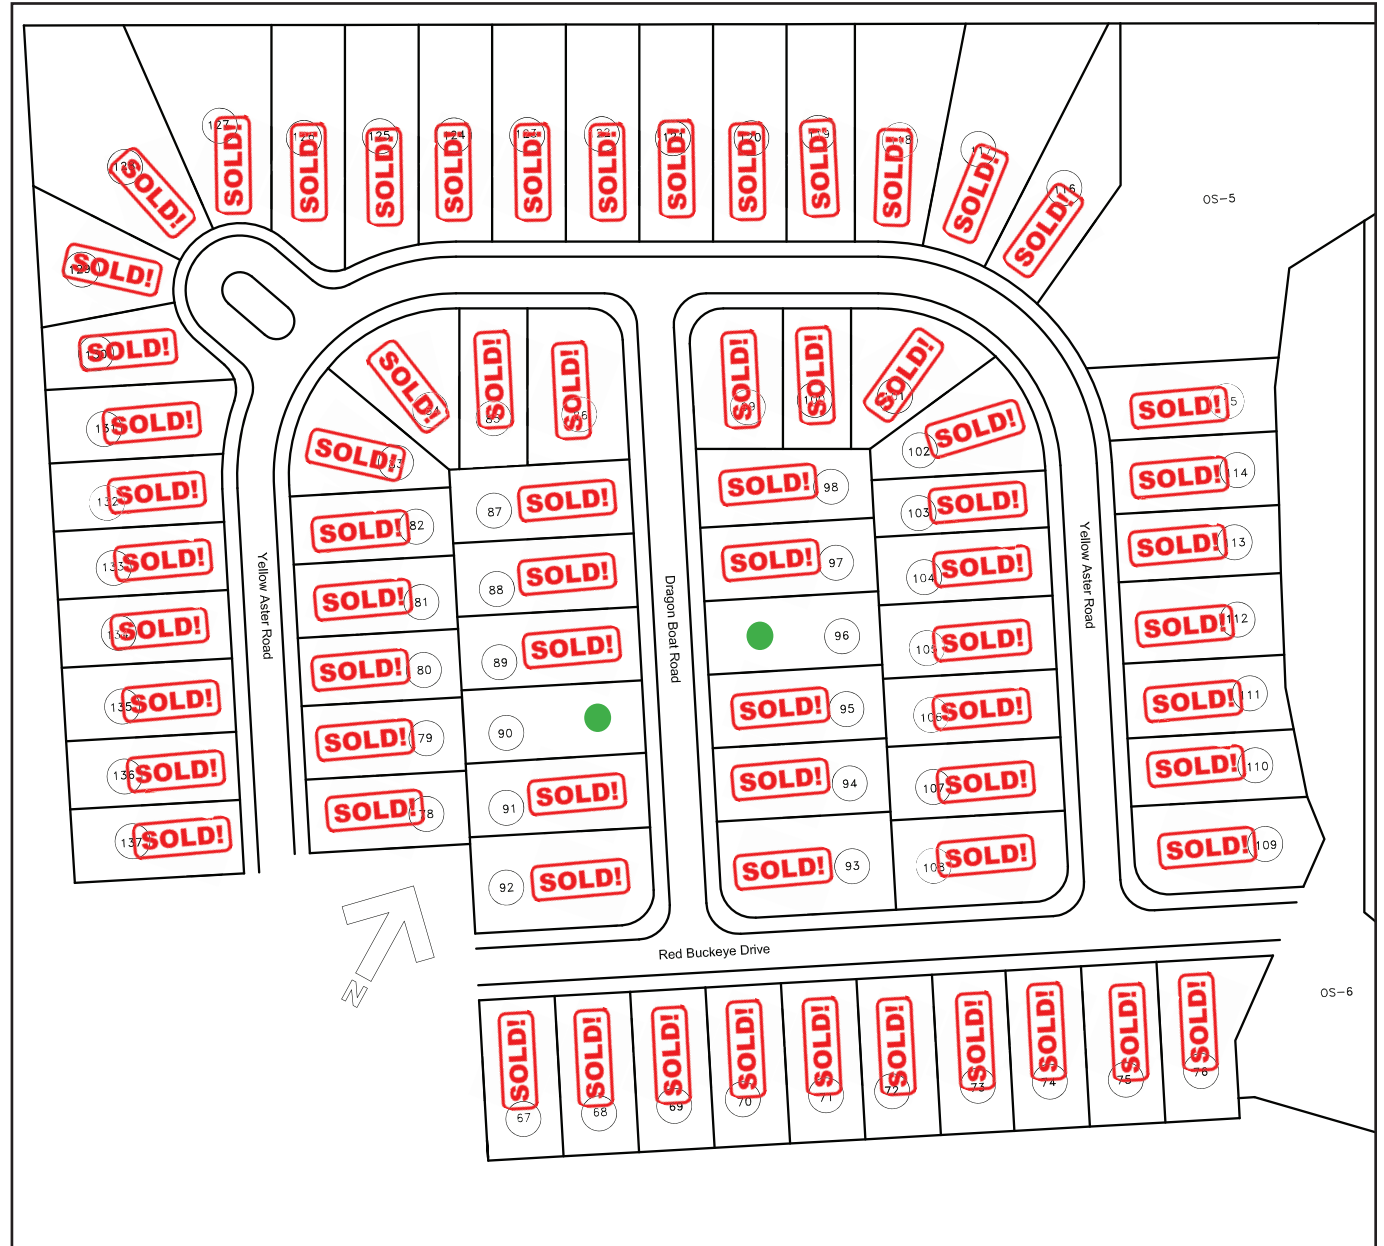

For Sale

90 Newbury Cross A
96 Sutton Bay A
102 Dogwood D-Sale Pending 2.07.25

Coming Soon

SCAN ME

The Grange Sales Plat

Pricing and availability subject to change without notice.

Revised 2.07.25

EQUAL HOUSING OPPORTUNITY