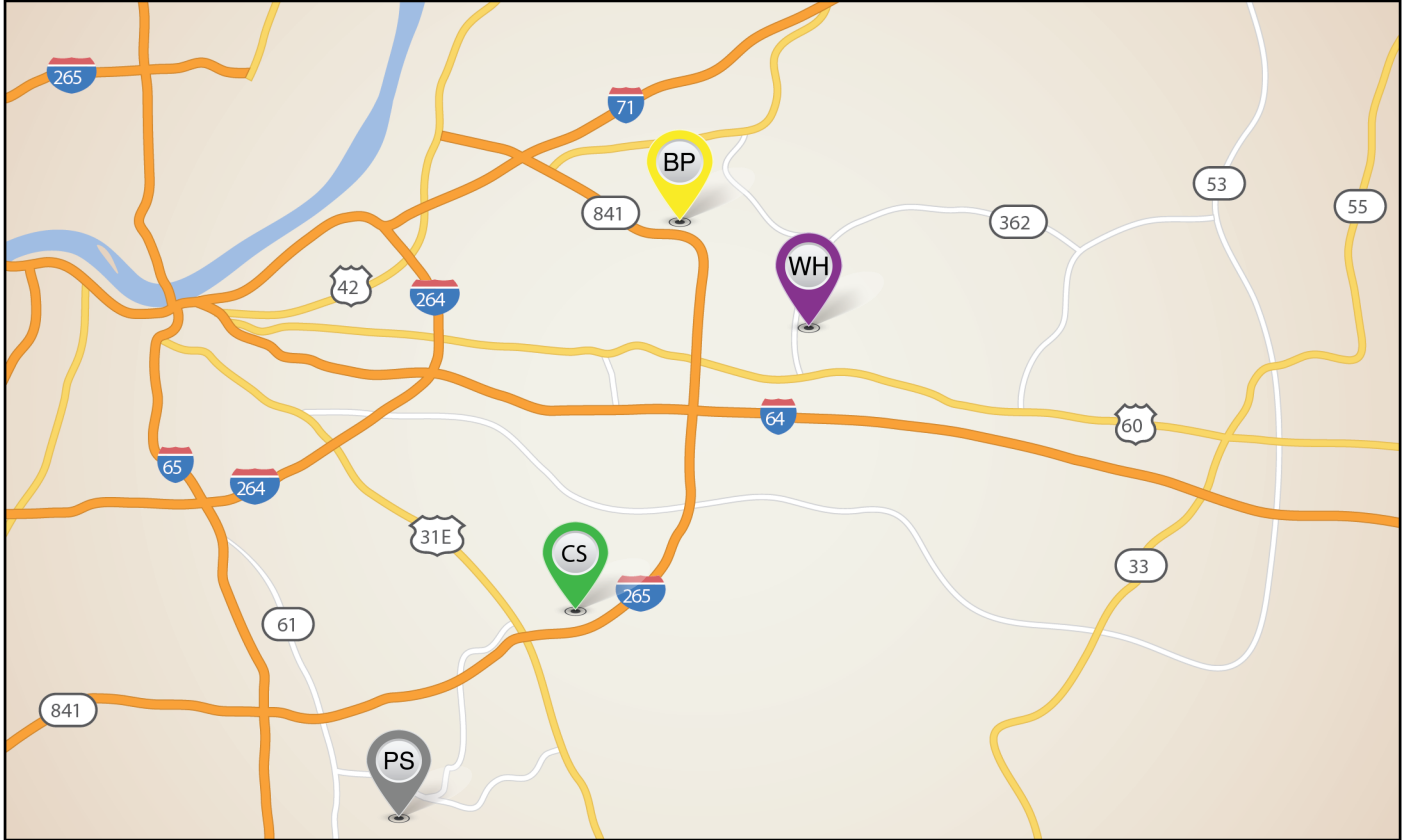

Louisville

TREND COLLECTION AT PARKSIDE

Open Saturday & Sunday 1-5pm
12042 Parkside Vista Lane
Model to view: Haywood Park

BELLINGHAM PARK

Open Saturday & Sunday 1-5pm
3613 Halden Ridge Circle
Model to view: Marshall
3611 Halden Ridge Circle
Model to view: Canterbury

TREND COLLECTION AT CASWELL SPRINGS

Open Saturday & Sunday 1-5pm
11404 Caswell Springs Way
Model to view: Sycamore Bend

WYNDOVER HILLS

Open Saturday & Sunday 1-5pm
101 Rockcrest Way
Model to view: Torrington II