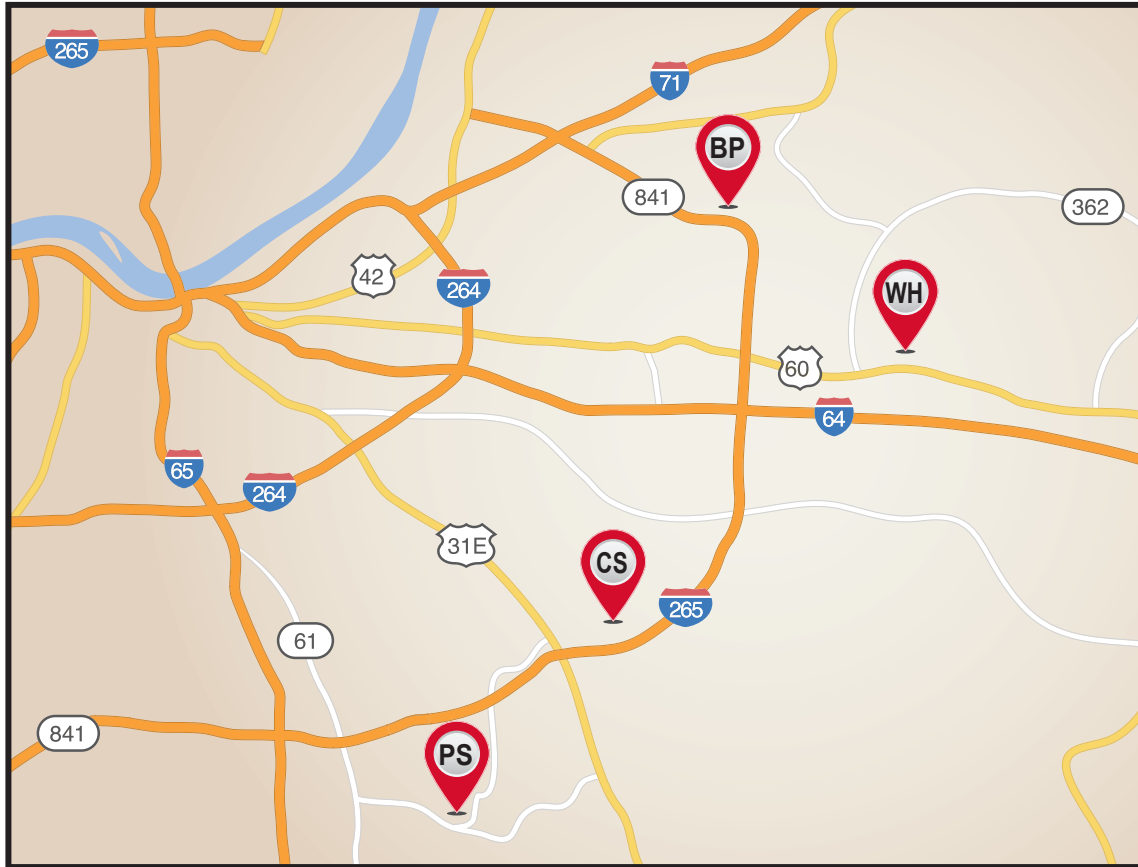

LOUISVILLE

OPEN HOUSE MAP

To view model homes by appointment, please contact a Ball Homes Specialist to schedule—502.238.1890

BELLINGHAM PARK

Open Saturday & Sunday 1-5pm
3613 Halden Ridge Circle
Model to View: Marshall

WYNDOVER HILLS

Contact an agent for more information

TREND COLLECTION AT CASWELL SPRINGS

Contact an agent for more information

TREND COLLECTION AT PARKSIDE

Open Saturday & Sunday 1-5pm
12042 Parkside Vista Lane
Model to View: Haywood Park