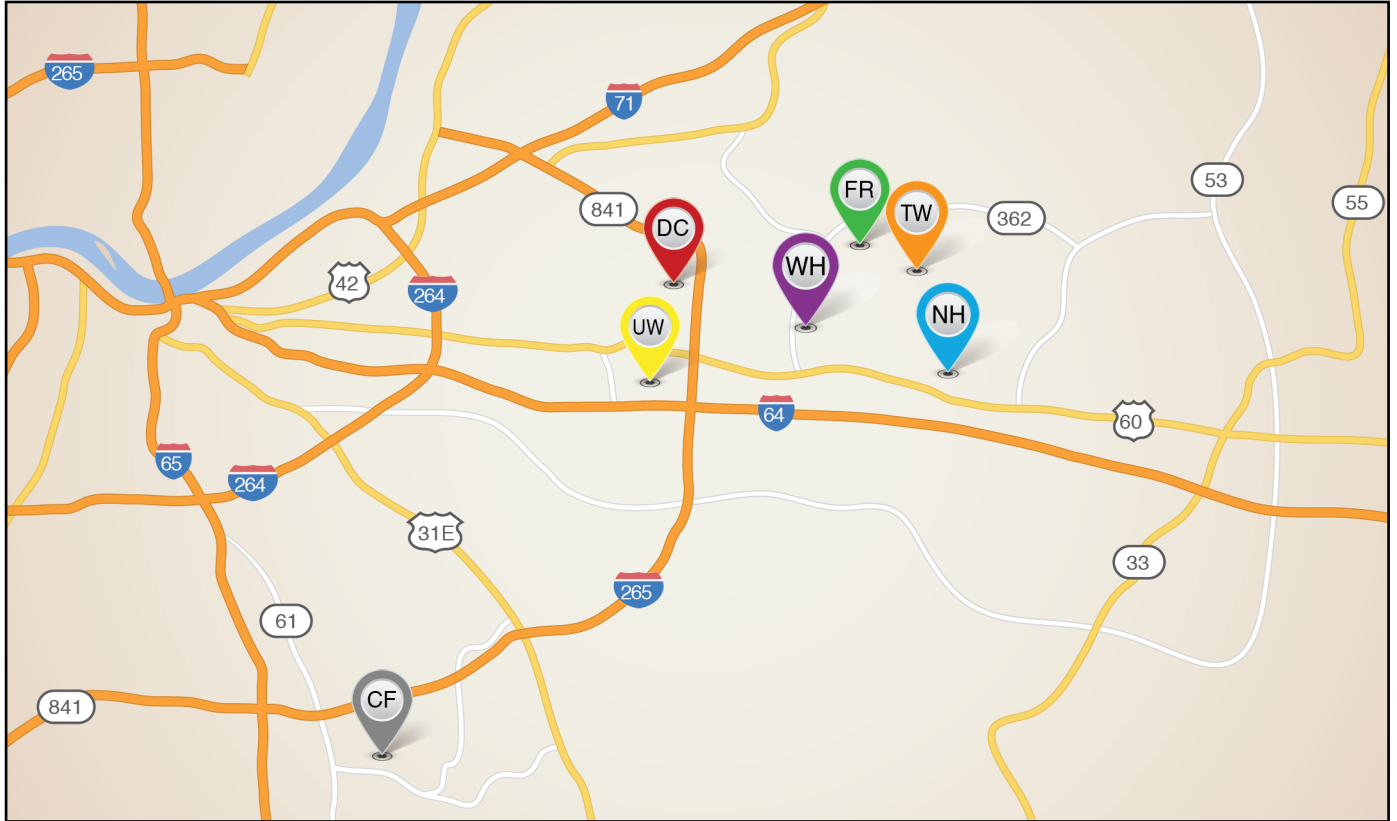

# Louisville

## COOPER FARMS

Open Tues/Thurs 2-5pm, Sat/Sun 1-5pm  
7134 Black Walnut Circle  
Model to view: Canterbury

## THORNWOOD

Open Saturday & Sunday 1-5pm  
18698 Mila Marie Drive  
Model to View: Rosewood

## WYNDOVER HILLS

Open Monday-Thursday 2-5pm,  
Sat/Sun 1-5pm  
101 Rockcrest Way  
Model to view: Torrington II