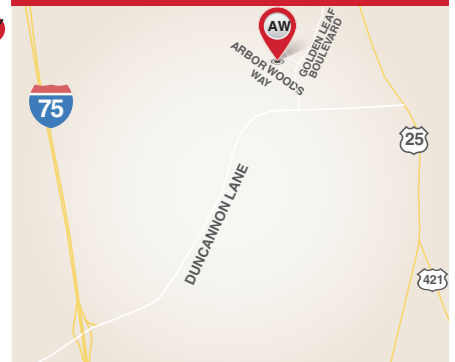

MH TREND COLLECTION AT MASTERSON

Open Saturday & Sunday 1-5pm
1156 Leandra Park
Model to View: Sutton Bay A

SP TREND COLLECTION AT SPRING GARDEN

Open Saturday & Sunday 1-5pm
620 Dahila Drive
Model to View: Laurel Square A

P THE PENINSULA

Open Saturday & Sunday 1-5pm
298 Squires Circle
Model to View: Kingsley C

SG SANDERS GARDEN

Open Saturday & Sunday 1-5pm
2374 & 2370 Calendula Road
Models to View: Canterbury A & Atkinson A

RICHMOND

AW TREND COLLECTION AT ARBOR WOODS

Open Saturday & Sunday 1-5pm
7000 Arbor Ridge Drive
Model to View: Newbury Cross A

GEORGETOWN

OL OXFORD LANDING

Open Saturday & Sunday 1-5pm
162 Limestone Lane
Model to View: Greenfield A

NICHOLASVILLE

BO BRANNON OAKS

Open Saturday & Sunday 1-5pm
117 Blackthorn Drive
Model to View: Wheeler A

A THE ARBOURS

Open Saturday & Sunday 1-5pm
200 Ivy Green Place
Model to View: Granite Coast A

WINCHESTER