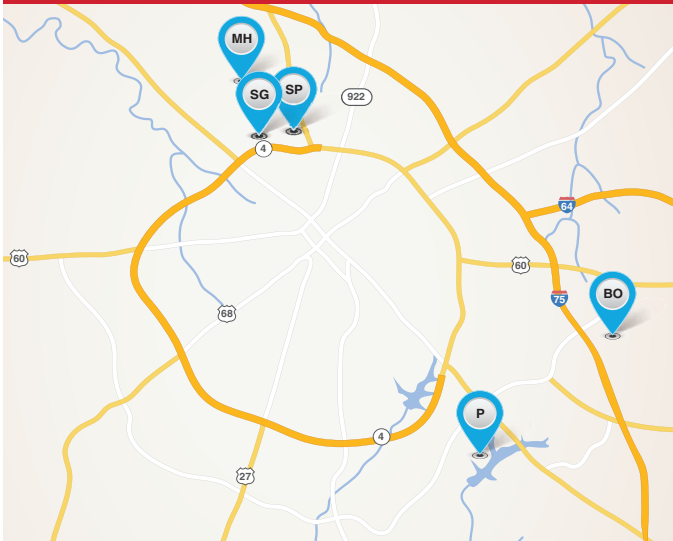

CENTRAL KENTUCKY

OPEN HOUSE MAP

To view model homes by appointment, please contact a Ball Homes Specialist to schedule—859.317.5111.

LEXINGTON

BO TREND COLLECTION AT BRYANT OAK

Open Saturday & Sunday 1-5pm
3509 Bay Springs Park
Model to View: Sycamore Bend B

MH TREND COLLECTION AT MASTERSON

Open Saturday & Sunday 1-5pm
1156 Leandra Park
Model to View: Sutton Bay A

SP TREND COLLECTION AT SPRING GARDEN

Open Saturday & Sunday 1-5pm
620 Dahila Drive
Model to View: Laurel Square A

P THE PENINSULA

Open Saturday & Sunday 1-5pm
298 Squires Circle
Model to View: Kingsley C

SG SANDERS GARDEN

Open Saturday & Sunday 1-5pm
2374 & 2370 Calendula Road
Models to View: Canterbury A & Atkinson A